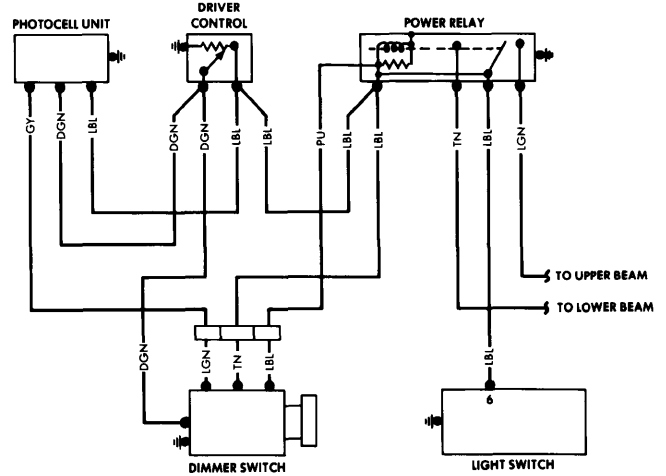

# 4-158 1977 Headlight Dimmers — Automatic

Ford Motor Co. Automatic Headlight Dimmer System  
Wiring Diagram

General Motors Automatic Headlight Dimmer System  
(Guide-Matic) Wiring Diagram