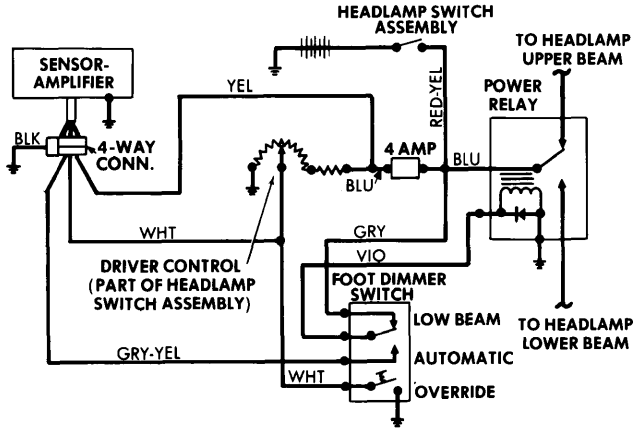

# 4-158 1977 Headlight Dimmers — Automatic

Ford Motor Co. Automatic Headlight Dimmer System  
Wiring Diagram

General Motors Automatic Headlight Dimmer System  
(Guide-Matic) Wiring Diagram