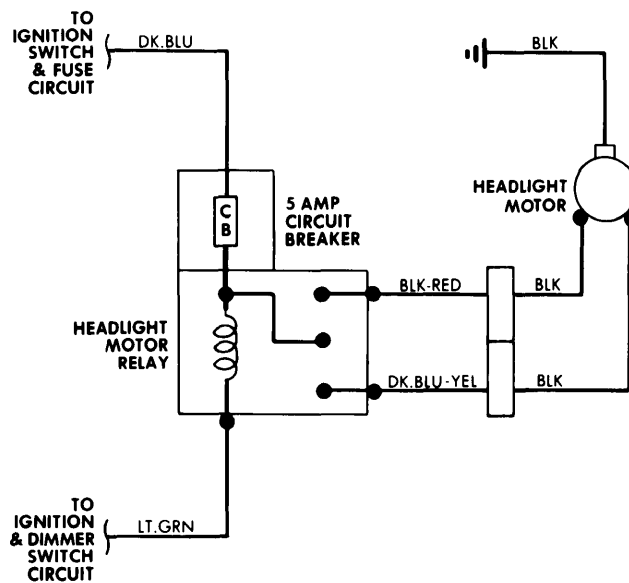

1977 Headlight Doors — Automatic

Chrysler Corp. Automatic Headlight Doors Wiring Diagram