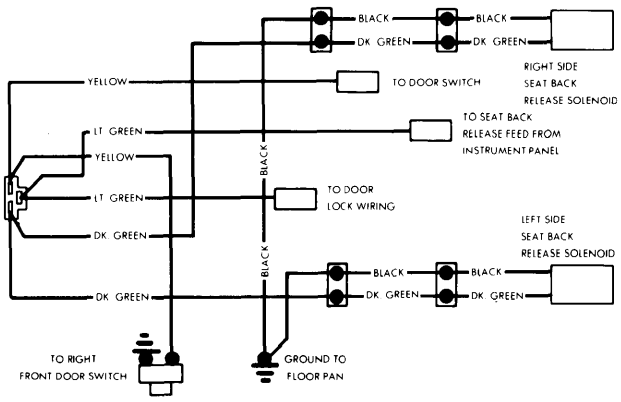

Ford Motor Co. Lighted Door Lock and Lighted Entry System Wiring Diagram

General Motors Lighted Door Lock and Lighted Entry System Wiring Diagram

# 1977 Seat Back Latches – Electric

Chrysler Corp. Electric Seat Back Latch Wiring Diagram

General Motors Electric Seat Back Latch Wiring Diagram